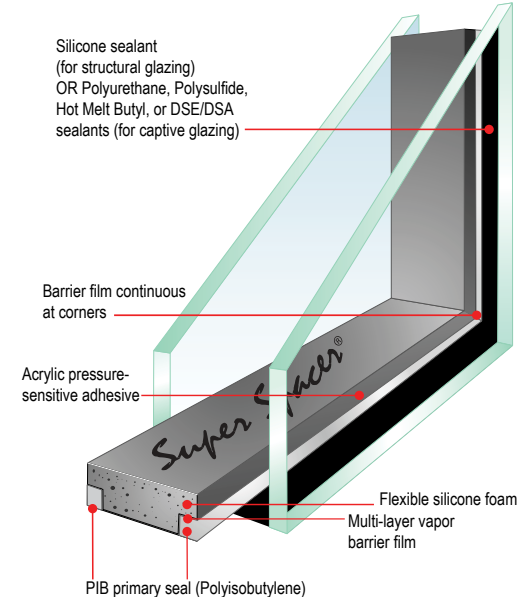

# Super Spacer® TriSeal™

## The Sustainable IG Spacer Choice for High Performance Commercial Glazing

### Insulating glass edged with Super Spacer satisfies the toughest Warm Edge demands:

- Optimized energy savings - lowest total U-Value
- Highest condensation resistance
- Cleanest, most consistent sightline
- Unmatched production efficiency for maximum ROI & quality
- Dramatically reduces seal failure & stress crack callbacks
- Noise Reduction by up to 2 Db