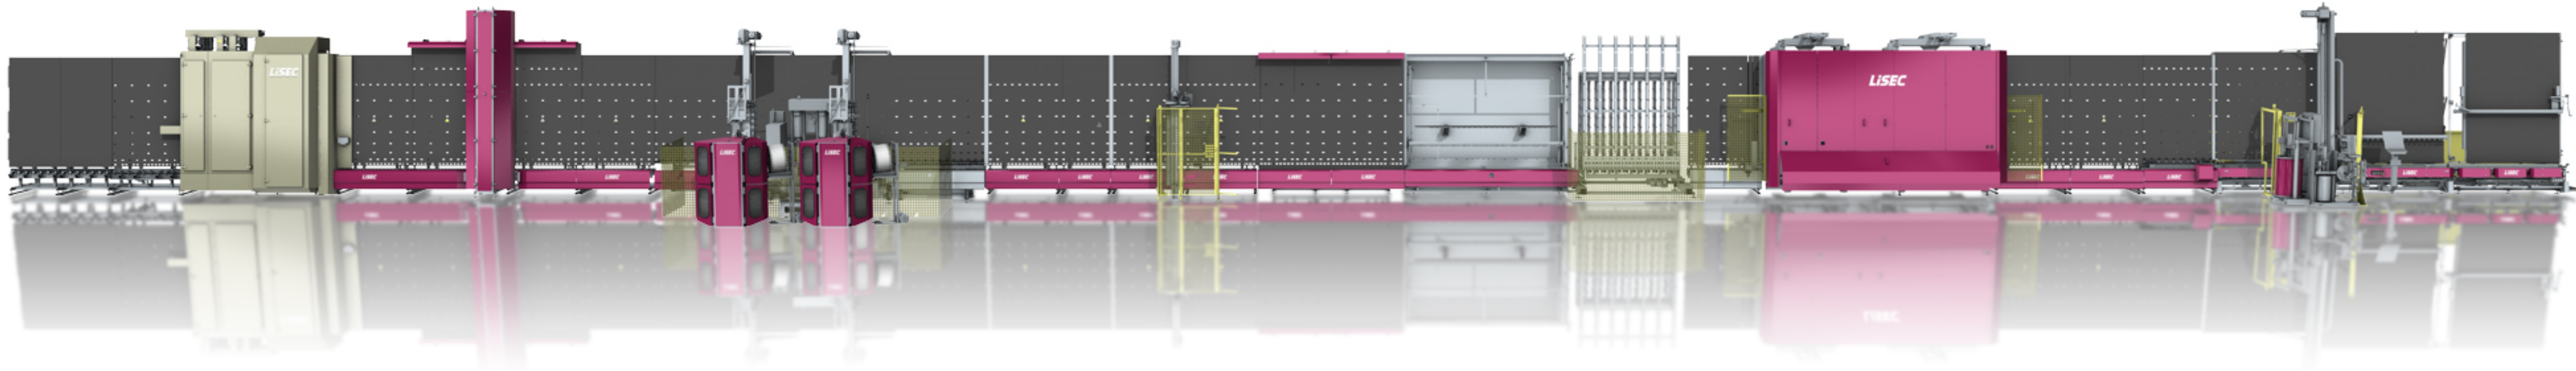

Sample IG-Line with the LiSEC VSA-D2

The LiSEC flexible spacer applicator VSA-D2 for perfect results within shortest cycles times

Equipment layout and specifications are dependent on customer requirements.