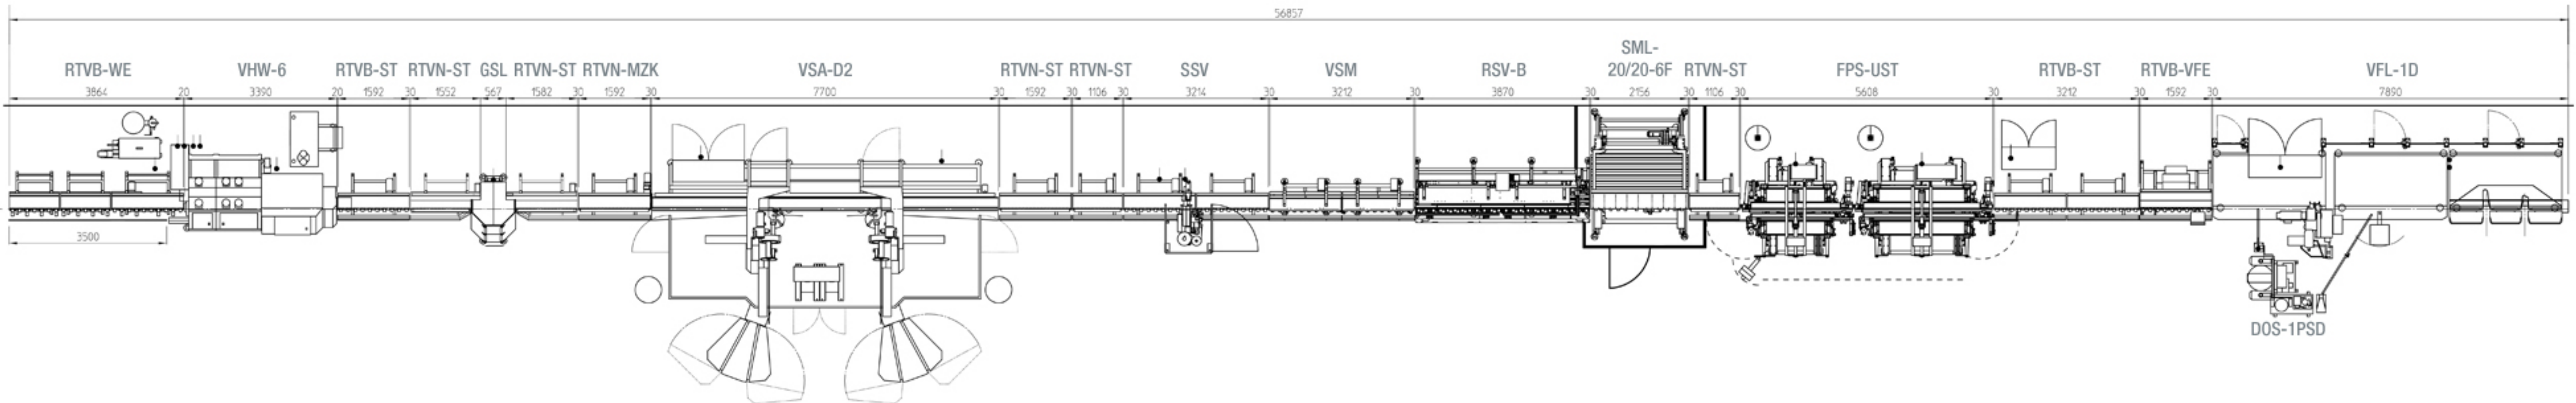

Sample IG-Line with the LiSEC VSA-D2

The LiSEC flexible spacer applicator VSA-D2 for perfect results within shortest cycles times

Equipment layout and specifications are dependent on customer requirements.